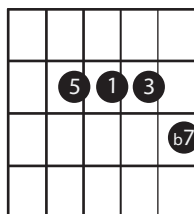

# BLUES CHOROS (BETA 12/9/10)

DOM 7TH

9TH

9TH (NO ROOT)

7b9

7b9

13TH

AUGMENTED