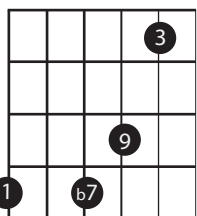

# BLUES CHOROS (BETA 12/9/10)

DOM 7TH

9TH

9TH (NO ROOT)

7b9

7b9

13TH

AUGMENTED