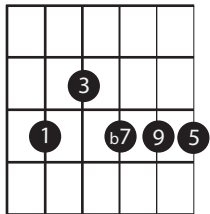

# BLUES CHOROS (BETA 12/9/10)

DOM 7TH

9TH

9TH (NO ROOT)

7b9

7b9

13TH

AUGMENTED