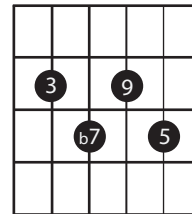

# BLUES CHOROS (BETA 12/9/10)

DOM 7TH

9TH

9TH (NO ROOT)

7b9

7b9

13TH

AUGMENTED