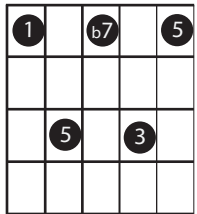

# BLUES CHOROS (BETA 12/9/10)

DOM 7TH

9TH

9TH (NO ROOT)

7b9

7b9

13TH

AUGMENTED