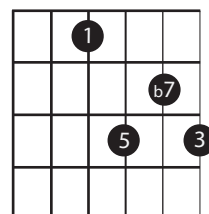

# BLUES CHOROS (BETA 12/9/10)

DOM 7TH

9TH

9TH (NO ROOT)

7b9

7b9

13TH

AUGMENTED