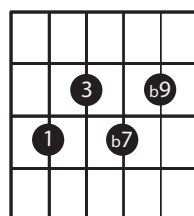

# BLUES CHOROS (BETA 12/9/10)

DOM 7TH

9TH

9TH (NO ROOT)

7b9

7b9

13TH

AUGMENTED