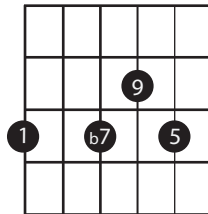

# BLUES CHOROS (BETA 12/9/10)

DOM 7TH

9TH

9TH (NO ROOT)

7b9

7b9

13TH

AUGMENTED