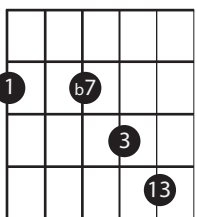

# BLUES CHOROS (BETA 12/9/10)

DOM 7TH

9TH

9TH (NO ROOT)

7b9

7b9

13TH

AUGMENTED