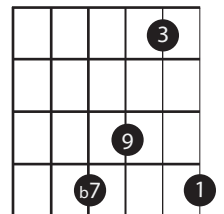

# BLUES CHOROS (BETA 12/9/10)

DOM 7TH

9TH

9TH (NO ROOT)

7b9

7b9

13TH

AUGMENTED