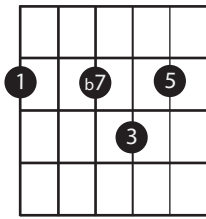

# BLUES CHOROS (BETA 12/9/10)

DOM 7TH

9TH

9TH (NO ROOT)

7b9

7b9

13TH

AUGMENTED