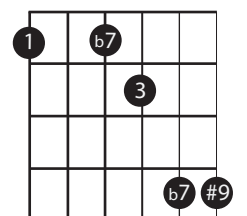

# BLUES CHOROS (BETA 12/9/10)

DOM 7TH

9TH

9TH (NO ROOT)

7b9

7b9

13TH

AUGMENTED