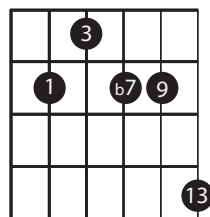

# BLUES CHOROS (BETA 12/9/10)

DOM 7TH

9TH

9TH (NO ROOT)

7b9

7b9

13TH

AUGMENTED