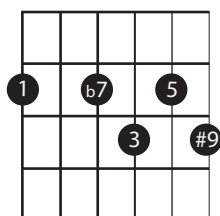

# BLUES CHOROS (BETA 12/9/10)

DOM 7TH

9TH

9TH (NO ROOT)

7b9

7b9

13TH

AUGMENTED