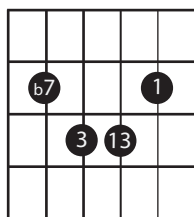

# BLUES CHOROS (BETA 12/9/10)

DOM 7TH

9TH

9TH (NO ROOT)

7b9

7b9

13TH

AUGMENTED