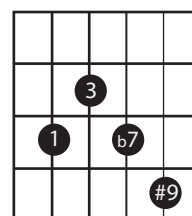

# BLUES CHOROS (BETA 12/9/10)

DOM 7TH

9TH

9TH (NO ROOT)

7b9

7b9

13TH

AUGMENTED