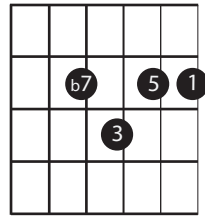

# BLUES CHOROS (BETA 12/9/10)

DOM 7TH

9TH

9TH (NO ROOT)

7b9

7b9

13TH

AUGMENTED