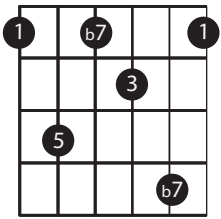

# BLUES CHOROS (BETA 12/9/10)

DOM 7TH

9TH

9TH (NO ROOT)

7b9

7b9

13TH

AUGMENTED