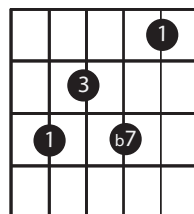

# BLUES CHOROS (BETA 12/9/10)

DOM 7TH

9TH

9TH (NO ROOT)

7b9

7b9

13TH

AUGMENTED