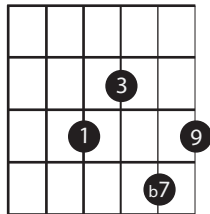

# BLUES CHOROS (BETA 12/9/10)

DOM 7TH

9TH

9TH (NO ROOT)

7b9

7b9

13TH

AUGMENTED