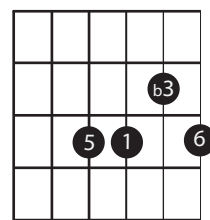

GYPSY CHOROS (BETA 1/6/11)

-6 VOICINGS

6TH CHORDS

DOM 7 VOICINGS

AUGMENTED