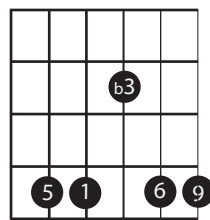

GYPSY CHOROS (BETA 1/6/11)

-6 VOICINGS

6TH CHORDS

DOM 7 VOICINGS

AUGMENTED