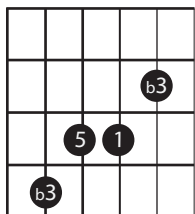

GYPSY CHOROS (BETA 1/6/11)

-6 VOICINGS

6TH CHORDS

DOM 7 VOICINGS

AUGMENTED