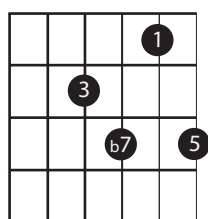

GYPSY CHOROS (BETA 1/6/11)

-6 VOICINGS

6TH CHORDS

DOM 7 VOICINGS

AUGMENTED