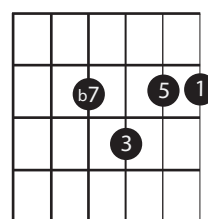

GYPSY CHOROS (BETA 1/6/11)

-6 VOICINGS

6TH CHORDS

DOM 7 VOICINGS

AUGMENTED