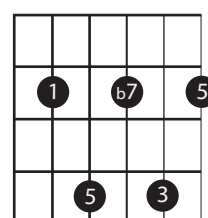

GYPSY CHOROS (BETA 1/6/11)

-6 VOICINGS

6TH CHORDS

DOM 7 VOICINGS

AUGMENTED