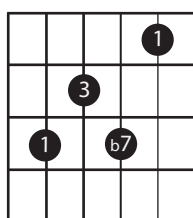

GYPSY CHOROS (BETA 1/6/11)

-6 VOICINGS

6TH CHORDS

DOM 7 VOICINGS

AUGMENTED