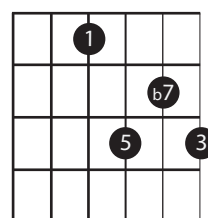

GYPSY CHOROS (BETA 1/6/11)

-6 VOICINGS

6TH CHORDS

DOM 7 VOICINGS

AUGMENTED