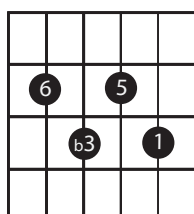

GYPSY CHOROS (BETA 1/6/11)

-6 VOICINGS

6TH CHORDS

DOM 7 VOICINGS

AUGMENTED