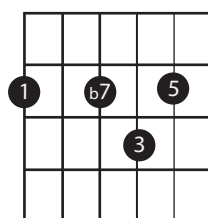

GYPSY CHOROS (BETA 1/6/11)

-6 VOICINGS

6TH CHORDS

DOM 7 VOICINGS

AUGMENTED