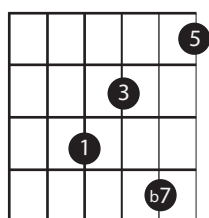

GYPSY CHOROS (BETA 1/6/11)

-6 VOICINGS

6TH CHORDS

DOM 7 VOICINGS

AUGMENTED