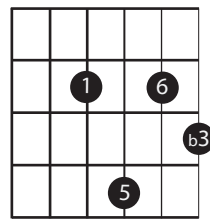

GYPSY CHOROS (BETA 1/6/11)

-6 VOICINGS

6TH CHORDS

DOM 7 VOICINGS

AUGMENTED