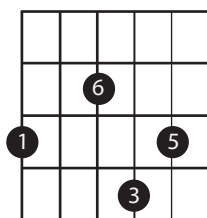

GYPSY CHOROS (BETA 1/6/11)

-6 VOICINGS

6TH CHORDS

DOM 7 VOICINGS

AUGMENTED