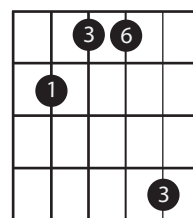

GYPSY CHOROS (BETA 1/6/11)

-6 VOICINGS

6TH CHORDS

DOM 7 VOICINGS

AUGMENTED