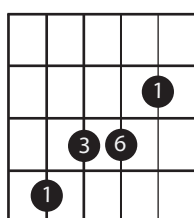

GYPSY CHOROS (BETA 1/6/11)

-6 VOICINGS

6TH CHORDS

DOM 7 VOICINGS

AUGMENTED