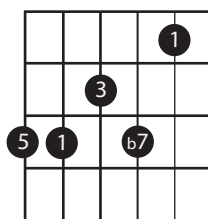

GYPSY CHOROS (BETA 1/6/11)

-6 VOICINGS

6TH CHORDS

DOM 7 VOICINGS

AUGMENTED