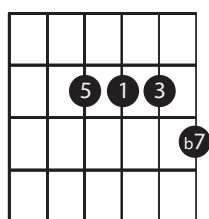

GYPSY CHOROS (BETA 1/6/11)

-6 VOICINGS

6TH CHORDS

DOM 7 VOICINGS

AUGMENTED