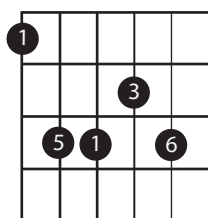

GYPSY CHOROS (BETA 1/6/11)

-6 VOICINGS

6TH CHORDS

DOM 7 VOICINGS

AUGMENTED