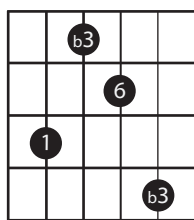

GYPSY CHOROS (BETA 1/6/11)

-6 VOICINGS

6TH CHORDS

DOM 7 VOICINGS

AUGMENTED