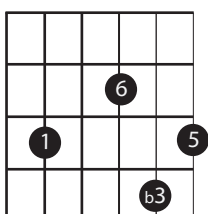

GYPSY CHOROS (BETA 1/6/11)

-6 VOICINGS

6TH CHORDS

DOM 7 VOICINGS

AUGMENTED