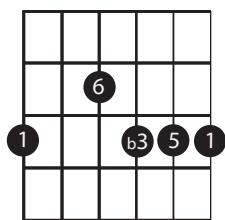

GYPSY CHOROS (BETA 1/6/11)

-6 VOICINGS

6TH CHORDS

DOM 7 VOICINGS

AUGMENTED